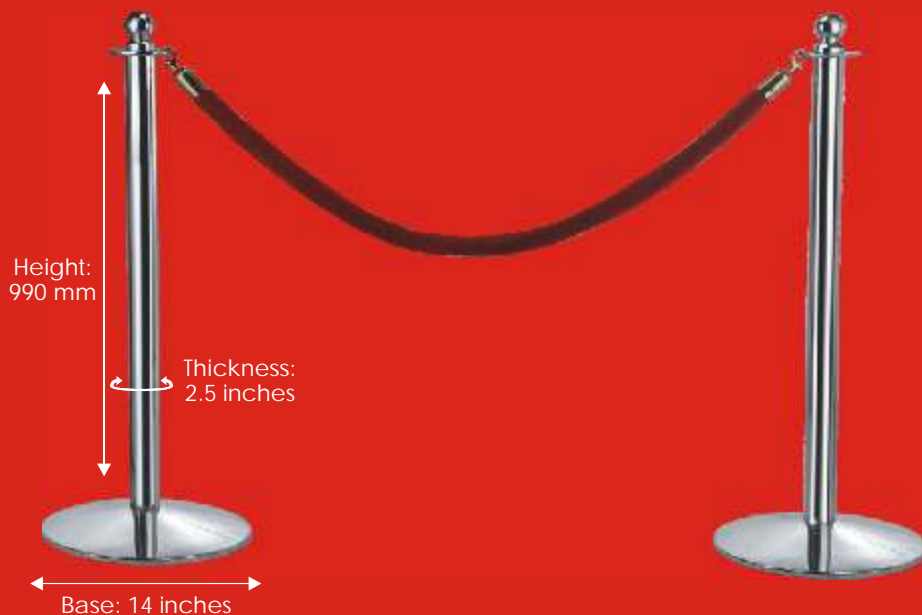

Stainless Steel

Brass

ropes & posts

Ropes

Q-manager Classic Post with ropes are now available in a range of colours along with an option of custom colour to match your interiors.

Chrome snap end

Brass snap end

Red

Black

Blue

Custom coloured rope

Posts

Q-Manager classic posts are available in different finishings to create a sophisticated and elite

Chrome

Stainless Steel