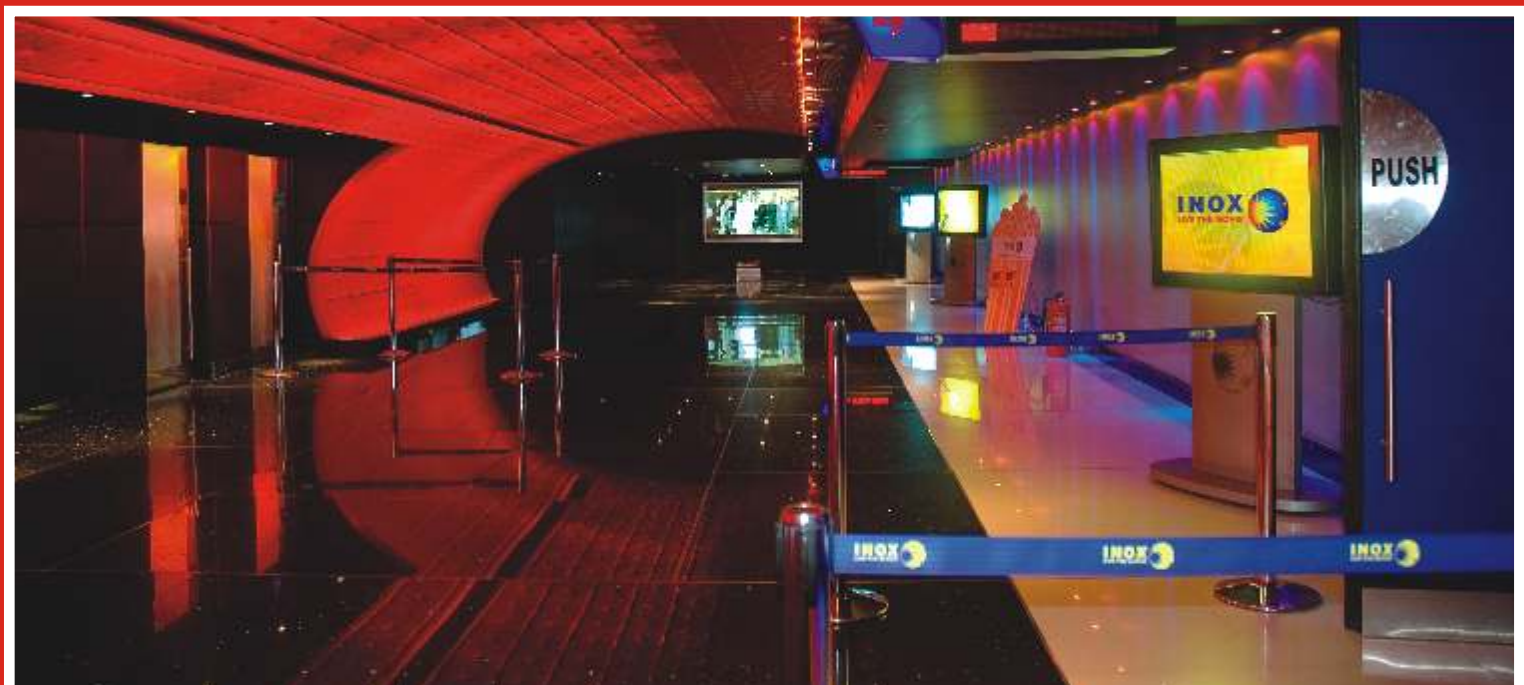

ange

range

Q-Manager Retractable Belt Posts

Q-Manager Retractable Belts have completely changed the concept of people and space management in crowded areas by maintaining discipline and order of services for your customers. It provide customers with unmatched variety and custom options to suit specific needs and easily match ambience and décor of the place.

Malls

Cater to the maximum number of footfalls by maintaining operations effectively to give your customers a world-class shopping

usage

Theaters, Multiplexes & Clubs

Entertain your audience in a stylish and effective way. Be it your ticket window or candy bar, Q-Manager helps in giving your audience a wonderful experience.