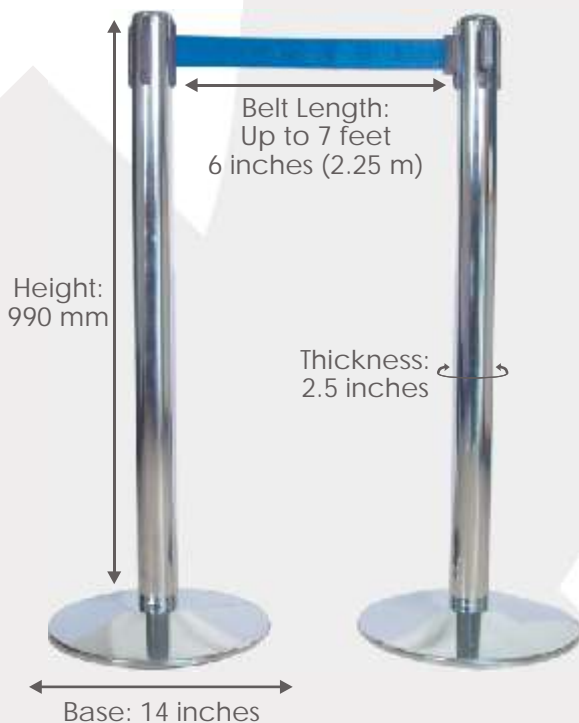

Serve your patients and visitors with care and efficiency, making it a peaceful affair for them.

belts & posts

Belts

Retractable belts are available in various

Red Yellow Blue Green Black

Your custom colour