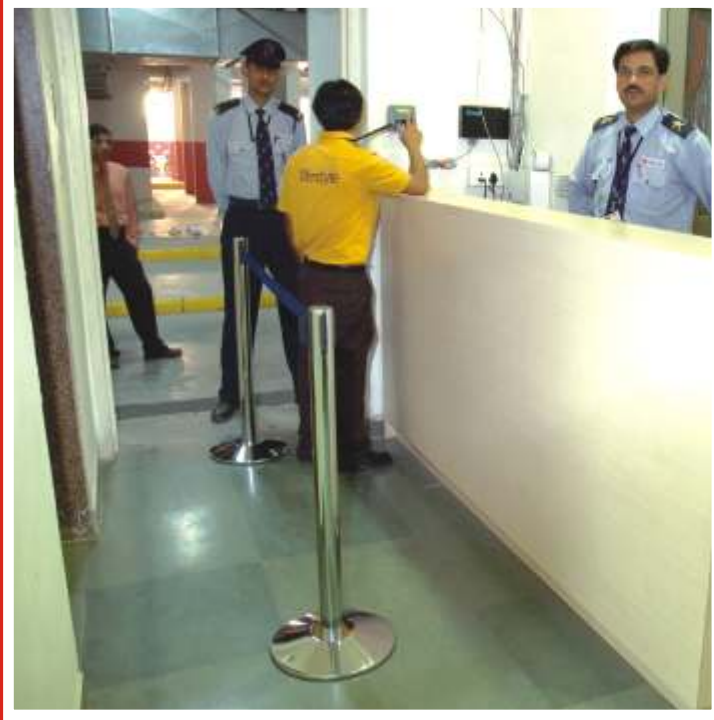

purpose

Barricading

Barricade without spoiling the ambience.

Security

Maintain protocol without offending

Cordoning off

Cordon off an area without disturbing the